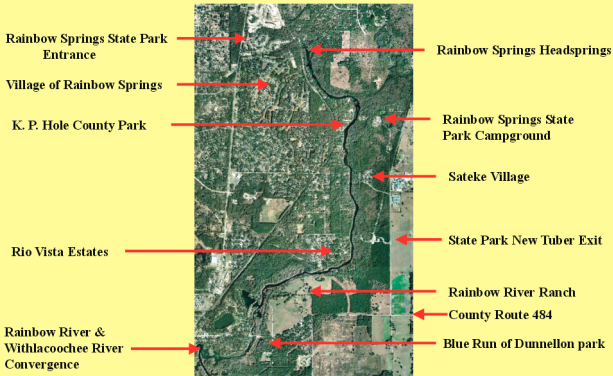

Rainbow River Corridor Aerial View

January 2007 Aerial Photo